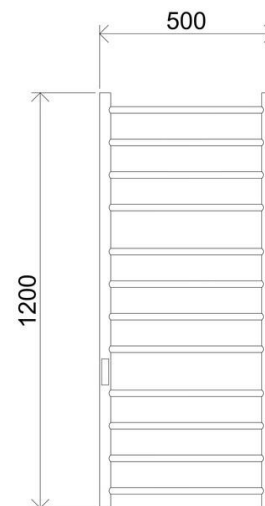

Model No: MTW-12050 Towel Warmer

Specification Sheet

PRODUCT SPECIFICATIONS

Type of Product	Electric Towel Warmer
Mounting Type:	Floor Standing
Special Features:	<ul style="list-style-type: none">•Adjustable temperature (30°C to 60°C) and time (1H to 8H) with a digital display•Luxurious comfort and warmth for diverse climates.•Accelerates towel drying, ideal for humid conditions.•Prevents mustiness and unpleasant odors.•Enhances bathroom aesthetics with various designs.•Serves as a secondary heat source.•Energy-efficient and eco-friendly.•Made of high-grade, rust-resistant stainless steel.•Quickly reaches working temperature.•Wall Mounted
Material:	SUS 304 Grade Stainless Steel
Height:	1100mm
Width:	500mm
Depth:	N/A
No. of Bars:	8
Power:	95W
Voltage:	230V / 50Hz
Finish:	Stainless Steel Finish

Note:

- Manual measurement of various sizes has a certain error. Please refer to the actual product!
- The product may be slightly different from the picture due to the display of lights and displays.

For Warranty information and terms and conditions about this product, please [click here](#) or visit www.morzze.com